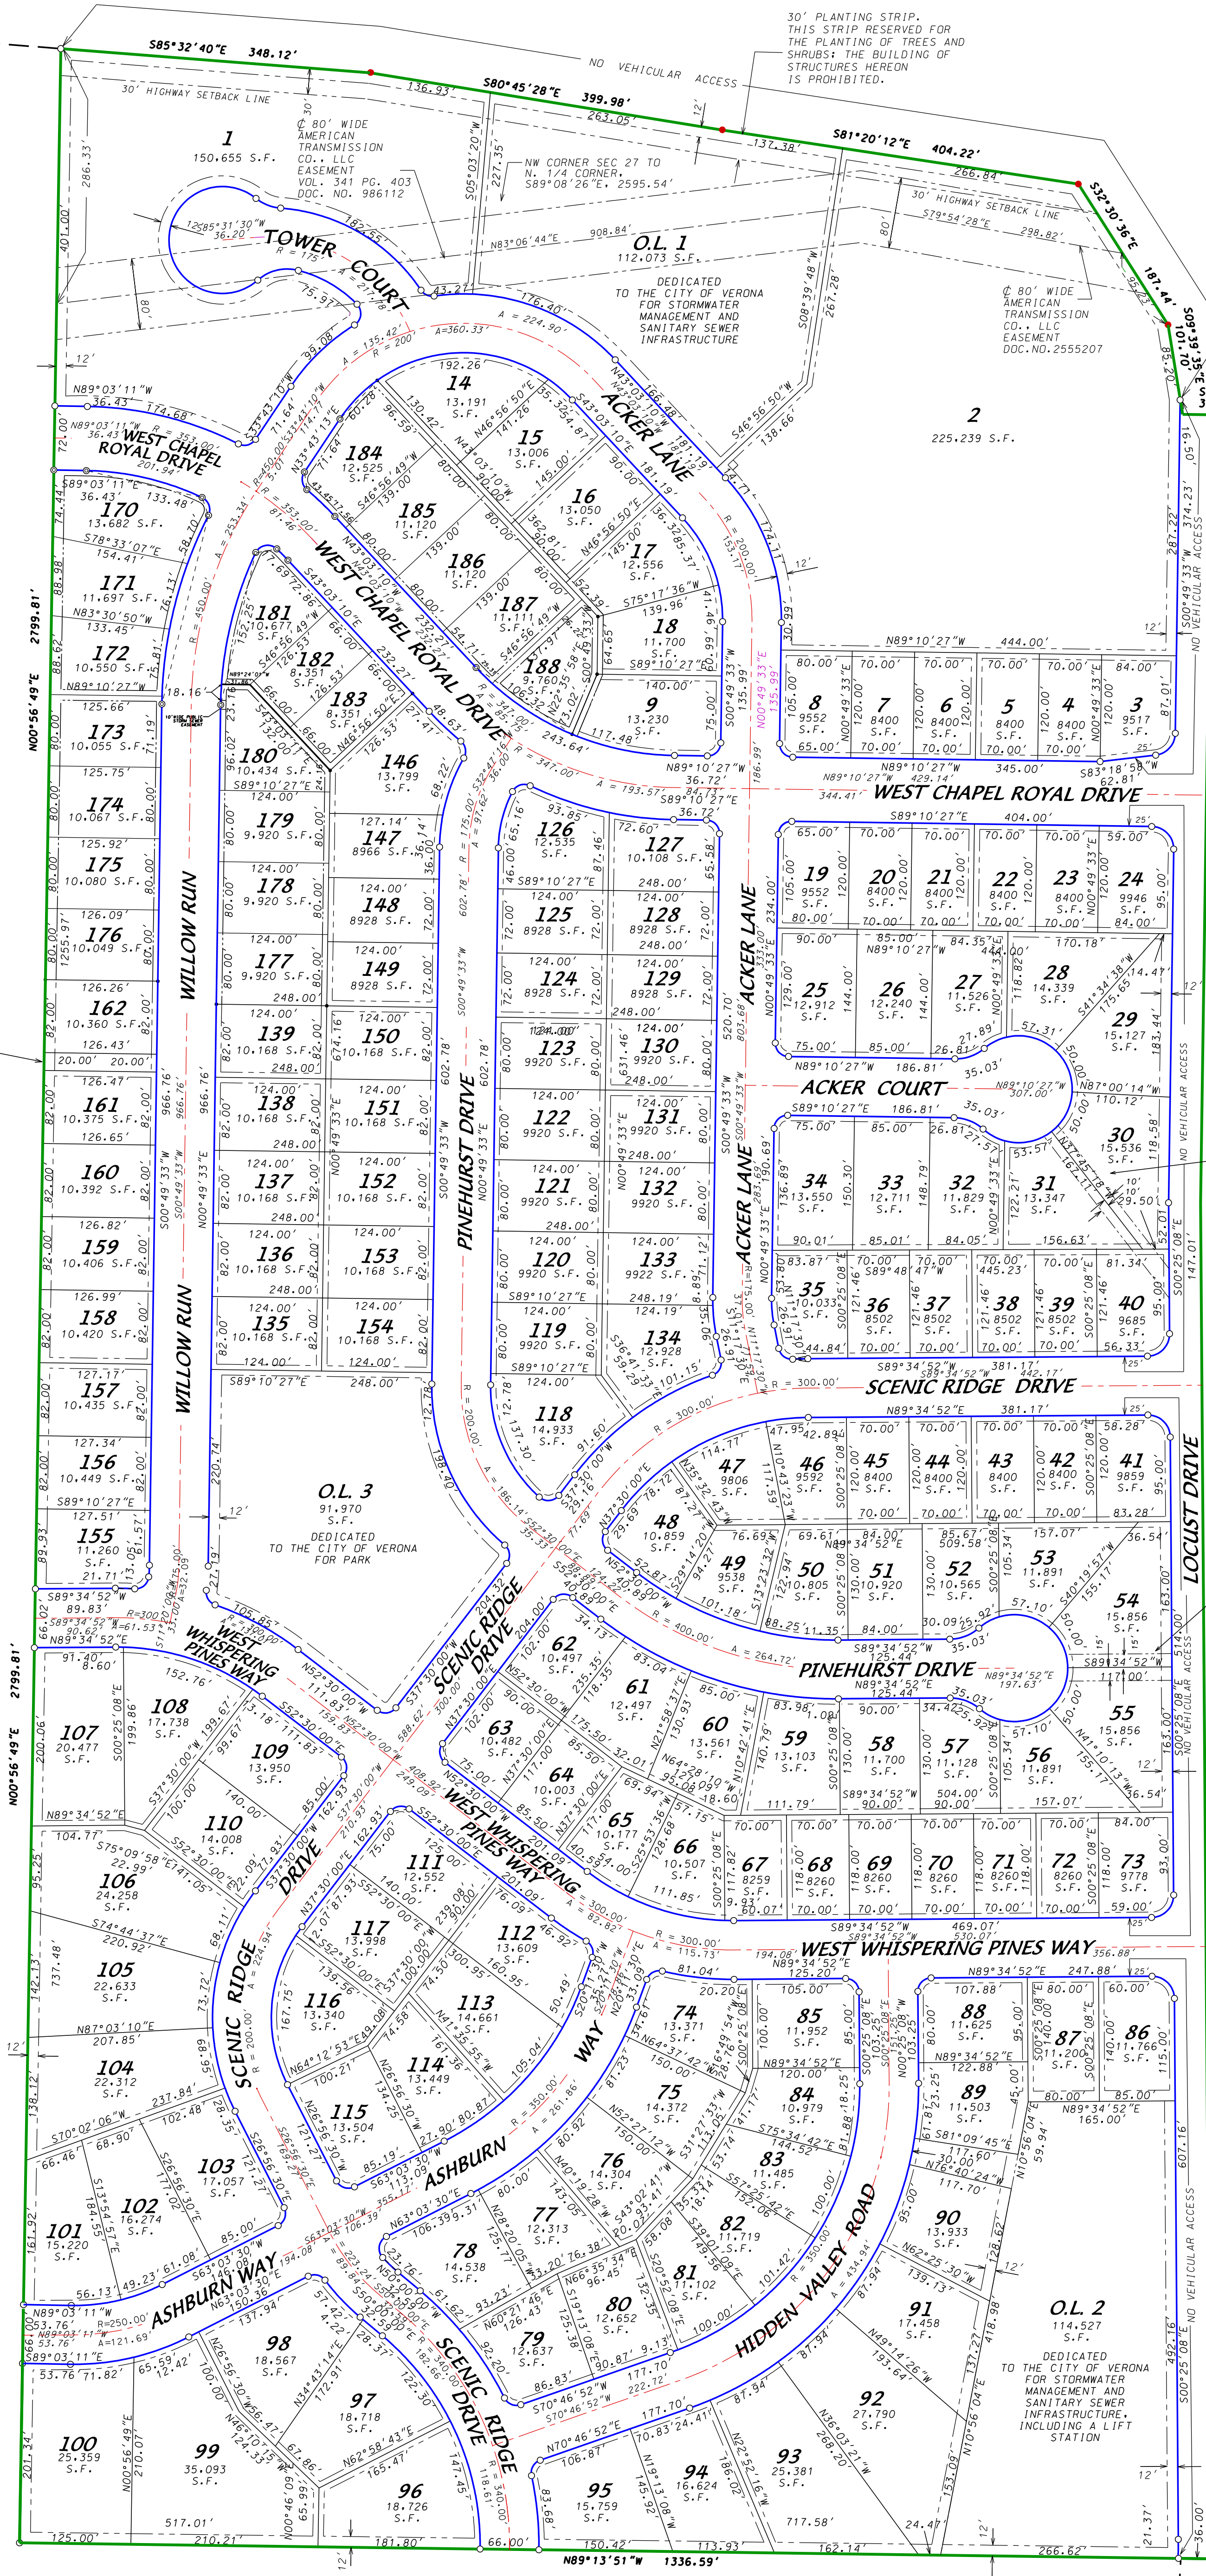

SCENIC RIDGE

U.S.H. 18 & 151

30' PLANTING STRIP, THIS STRIP RESERVED FOR THE PLANTING OF TREES AND SHRUBS; THE BUILDING OF STRUCTURES HEREON IS PROHIBITED.

SCALE: 1" = 100'